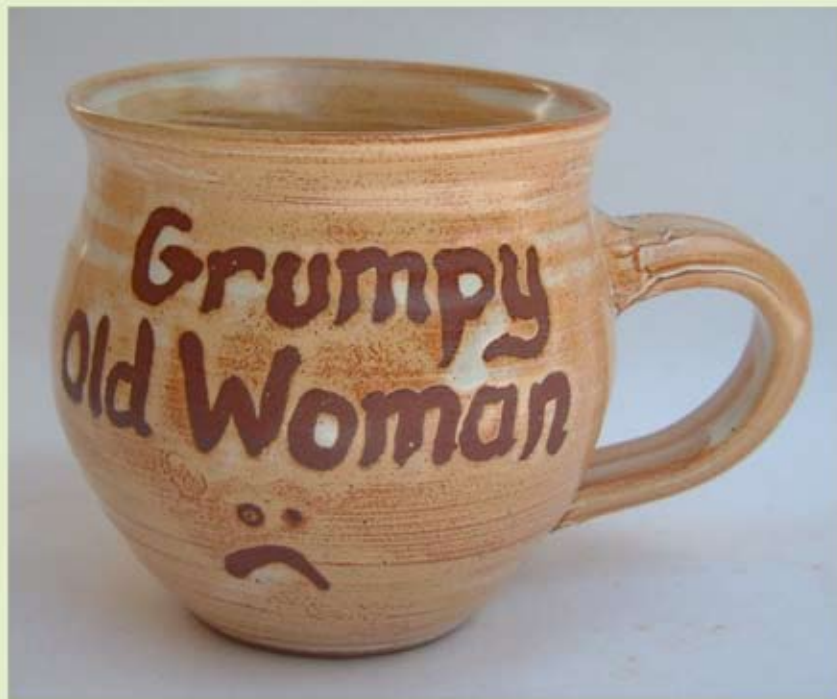

Ark Pottery

CODE:
SP20

DESCRIPTION:
Grumpy Old Woman Mug, oatmeal

DIMENSIONS: (approx in cms)
H9

PRICE:
£8